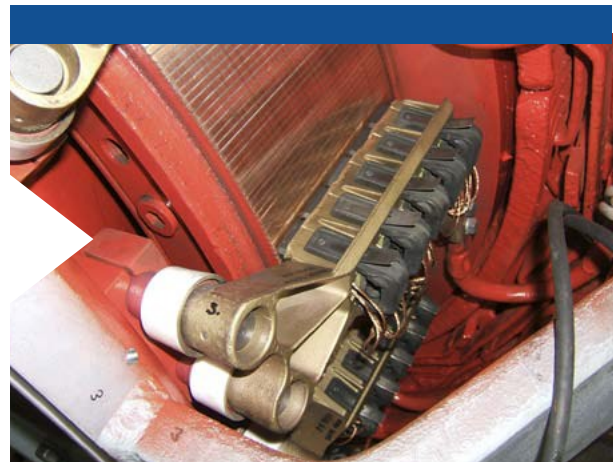

Additional services that can be performed include:

- Brush Replacement
- "Stoning" the Commutator
- Laser Shaft Alignment

About Quad Plus

Quad Plus provides industrial control systems, solutions, and services. We offer an uncompromising level of service and expertise to maintain our customers' productivity. Our extensive process knowledge spans from the utility pole to the motor shaft. With an on-going commitment to follow-up service, parts, and repairs, we are all you need for continued success.